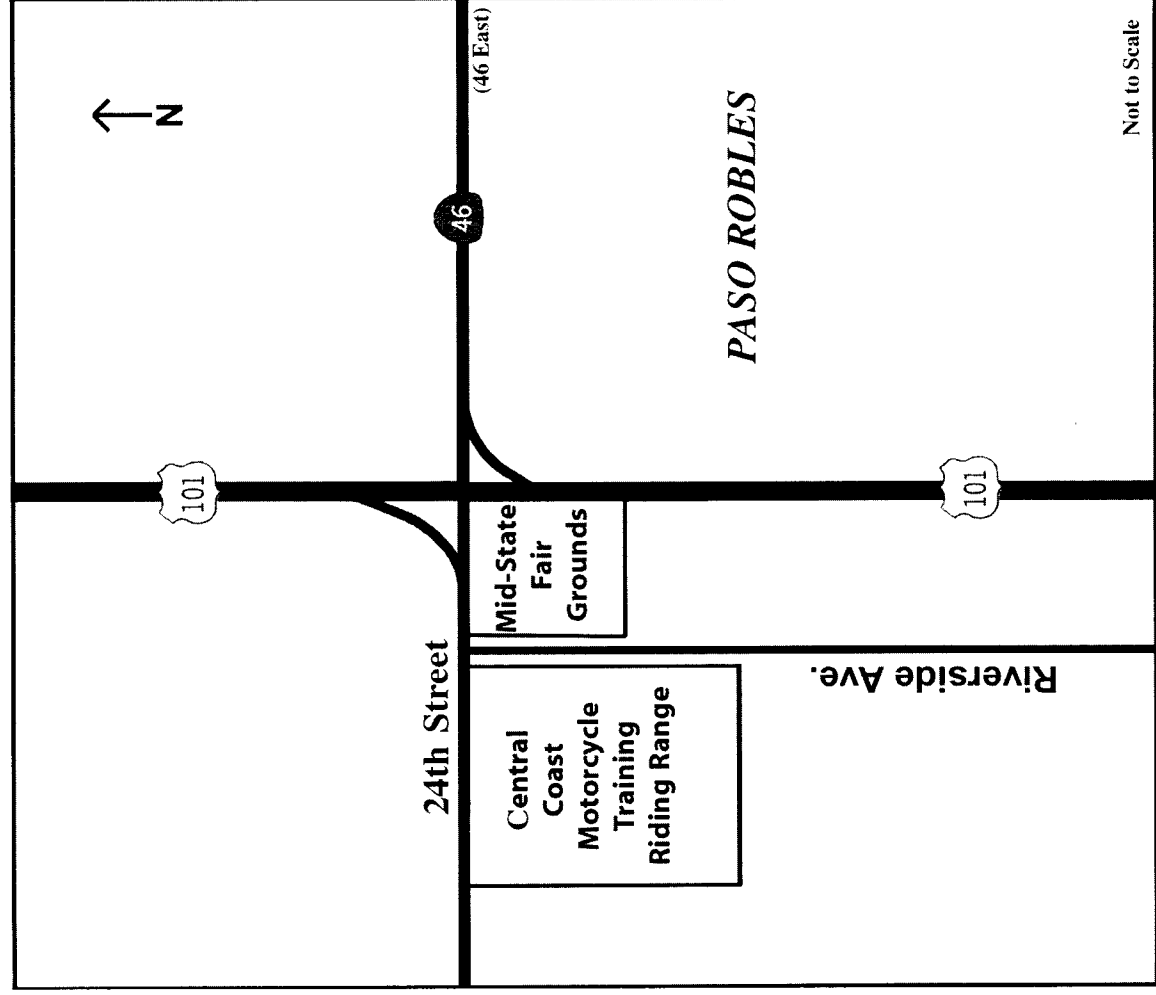

CENTRAL COAST MOTORCYCLE TRAINING

Mid-State Fair Riding Range

24th Street & Riverside Avenue, Paso Robles 93446

The Central Coast Motorcycle Training Riding Range is located in the Mid-State Fair parking lot at the corner of 24th Street and Riverside Avenue in Paso Robles.

DRIVING DIRECTIONS:

From the 101 driving North:

Exit at Hwy. 46 East/Fresno/Bakersfield. Turn left and go under the 101 freeway and Hwy. 46 will then turn into 24th Street. Turn left at Riverside Avenue. The Riding Range will be on your immediate right. In order to maximize our range riding area, please park your vehicle in the parking lot south of the riding range on your right.

From the 101 driving South:

Exit at 24th Street (a second exit sign for 24th Street reads: Hwy. 46 East to Fresno/Bakersfield.) Turn right onto 24th Street. Turn left at Riverside Avenue. The Riding Range will be on your immediate right. In order to maximize our range riding area, please park your vehicle in the parking lot south of the riding range on your right.